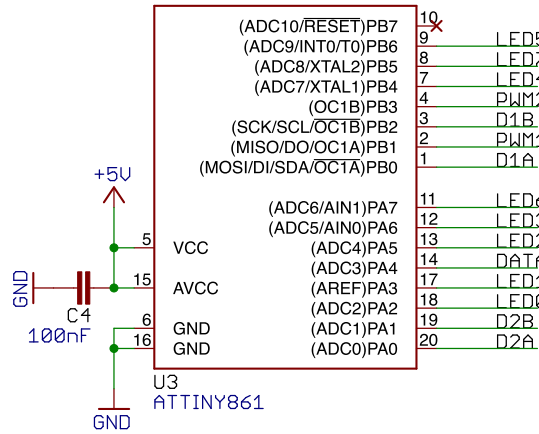

POWER SUPPLY

MICROCONTROLLER

AUDIO AMPLIFIER

H-BRIDGE

DIGITAL LINE CONVERTER

LIGHT EMITTING DIODES

MOTOR CONNECTORS

MP3 DANCEBOT v5