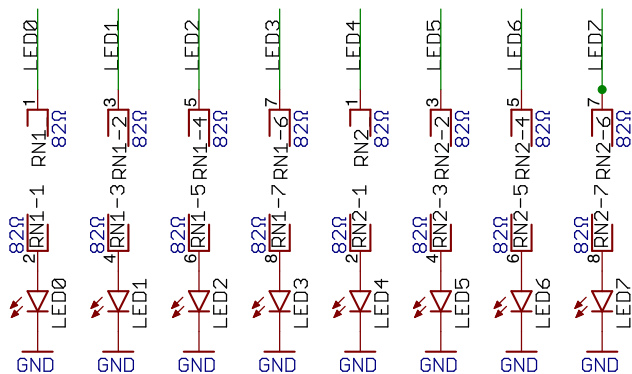

POWER SUPPLY

MICROCONTROLLER

AUDIO AMPLIFIER

H-BRIDGE

DIGITAL LINE CONVERTER

LIGHT EMITTING DIODES

MOTOR CONNECTORS

MP3 DANCEBOT v5