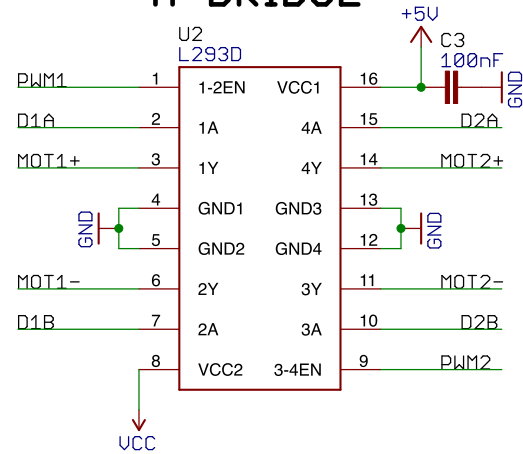

POWER SUPPLY

MICROCONTROLLER

AUDIO AMPLIFIER

H-BRIDGE

DIGITAL LINE CONVERTER

LIGHT EMITTING DIODES

MOTOR CONNECTORS

MP3 DANCEBOT v5