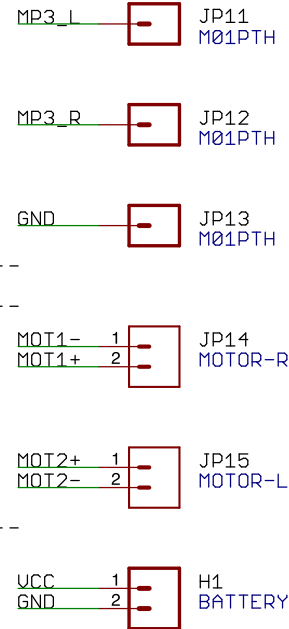

POWER SUPPLY

MICROCONTROLLER

AUDIO AMPLIFIER

H-BRIDGE

DIGITAL LINE CONVERTER

LIGHT EMITTING DIODES

MOTOR CONNECTORS

MP3 DANCEBOT v5